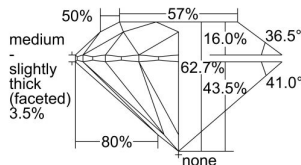

GIA®

FACSIMILE

GIA REPORT 2486277658

Verify this report at GIA.edu

GIA NATURAL DIAMOND DOSSIER®

January 03, 2024
GIA Report Number 2486277658
Shape and Cutting Style ..... Round Brilliant
Measurements ..... 5.15 - 5.19 x 3.24 mm

GRADING RESULTS

Carat Weight ..... 0.53 carat
Color Grade ..... G
Clarity Grade ..... Internally Flawless
Cut Grade ..... Excellent

ADDITIONAL GRADING INFORMATION

Polish ..... Excellent
Symmetry ..... Excellent
Fluorescence ..... Medium Blue
Clarity Characteristics ..... Minor Details of Polish
Inscription(s): GIA 2486277658

PROPORTIONS

Profile to actual proportions

GRADING SCALES

GIA COLOR SCALE	GIA CLARITY SCALE	GIA CUT SCALE	
D	FLAWLESS	EXCELLENT	
E	INTERNALLY FLAWLESS		
F		VVS₁	VERY GOOD
G	VVS₂		
H	VS₁	GOOD	
I	VS₂		
J	SI₁	FAIR	
K	SI₂		
L	I₁	POOR	
M			
N			
O	I₂		
P			
Q			
R	I₃		
S			
T			
U			
V			
W			
X			
Y			
Z