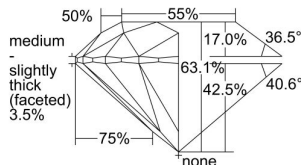

GIA®

FACSIMILE

GIA REPORT 2486275904

Verify this report at GIA.edu

GIA NATURAL DIAMOND DOSSIER®

January 03, 2024
GIA Report Number **2486275904**
Shape and Cutting Style ..... **Round Brilliant**
Measurements ..... **5.14 - 5.17 x 3.25 mm**

GRADING RESULTS

Carat Weight ..... **0.53 carat**
Color Grade ..... **G**
Clarity Grade **S12**
Cut Grade ..... **Excellent**

ADDITIONAL GRADING INFORMATION

Polish ..... **Excellent**
Symmetry ..... **Excellent**
Fluorescence ..... **Medium Blue**
Clarity Characteristics ..... **Cloud**
Inscription(s): **GIA 2486275904**

PROPORTIONS

Profile to actual proportions