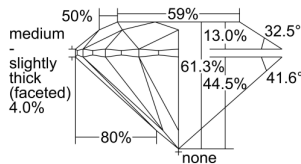

GIA®

FACSIMILE

GIA REPORT 2484997231

Verify this report at GIA.edu

GIA NATURAL DIAMOND DOSSIER®

April 04, 2024
GIA Report Number **2484997231**
Shape and Cutting Style ..... **Round Brilliant**
Measurements ..... **3.66 - 3.67 x 2.25 mm**

GRADING RESULTS

Carat Weight ..... **0.18 carat**
Color Grade ..... **H**
Clarity Grade **VVS1**
Cut Grade ..... **Excellent**

ADDITIONAL GRADING INFORMATION

Polish ..... **Excellent**
Symmetry ..... **Excellent**
Fluorescence ..... **None**
Clarity Characteristics ..... **Pinpoint**
Inscription(s): **GIA 2484997231**

PROPORTIONS

Profile to actual proportions

GRADING SCALES

GIA COLOR SCALE	GIA CLARITY SCALE	GIA CUT SCALE	
D	FLAWLESS	EXCELLENT	
E	INTERNALLY FLAWLESS		
F		VVS₁	VERY GOOD
G	VVS₂		
H	VS₁	GOOD	
I	VS₂		
J	SI₁	FAIR	
K	SI₂		
L	I₁	POOR	
M			
N			
O	I₂		
P			
Q	I₃		
R			
S			
T			
U			
V			
W			
X			
Y			
Z