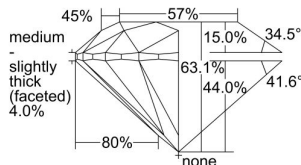

GIA®

FACSIMILE

GIA REPORT 2484962219

Verify this report at GIA.edu

GIA NATURAL DIAMOND DOSSIER®

April 02, 2024
GIA Report Number **2484962219**
Shape and Cutting Style ..... **Round Brilliant**
Measurements ..... **5.04 - 5.07 x 3.19 mm**

GRADING RESULTS

Carat Weight ..... **0.50 carat**
Color Grade ..... **I**
Clarity Grade **VS1**
Cut Grade ..... **Excellent**

ADDITIONAL GRADING INFORMATION

Polish ..... **Excellent**
Symmetry ..... **Excellent**
Fluorescence ..... **Medium Blue**
Clarity Characteristics..... **Feather, Cloud**
Inscription(s): **GIA 2484962219**

PROPORTIONS

Profile to actual proportions

GRADING SCALES

GIA COLOR SCALE	GIA CLARITY SCALE	GIA CUT SCALE	
D	FLAWLESS	EXCELLENT	
E	INTERNALLY FLAWLESS		
F		VVS₁	VERY GOOD
G	VVS₂		
H	VS₁	GOOD	
I	VS₂		
J	SI₁	FAIR	
K	SI₂		
L	I₁	POOR	
M	I₂		
N	I₃		
O			
P			
Q			
R			
S			
T			
U			
V			
W			
X			
Y			
Z