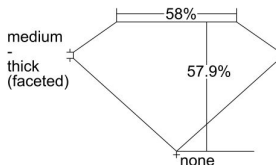

GIA®

FACSIMILE

GIA REPORT 2484938269

Verify this report at GIA.edu

GIA NATURAL DIAMOND DOSSIER®

March 28, 2024
GIA Report Number 2484938269
Shape and Cutting Style ..... Heart Brilliant
Measurements ..... 4.65 x 5.14 x 2.98 mm

GRADING RESULTS

Carat Weight ..... 0.42 carat
Color Grade ..... F
Clarity Grade VS1

ADDITIONAL GRADING INFORMATION

Polish ..... Excellent
Symmetry ..... Very Good
Fluorescence ..... None
Clarity Characteristics ..... Cloud, Pinpoint
Inscription(s): GIA 2484938269

PROPORTIONS

Profile not to actual proportions

GRADING SCALES

GIA COLOR SCALE		GIA CLARITY SCALE			
COLORLESS	D	VERY VERY SLIGHTLY INCLUDED	FLAWLESS		
	E		INTERNALLY FLAWLESS		
	F	VERY SLIGHTLY INCLUDED	VVS₁		
	G		VVS₂		
	H		VS₁		
	NEAR COLORLESS	I	SLIGHTLY INCLUDED	VS₂	
		J		SI₁	
		FAINT	K	INCLUDED	SI₂
			L		I₁
			M		I₂
VERT LIGHT	N	INCLUDED	I₃		
	O				
	P				
	Q				
	R				
	S				
LIGHT	T				
	U				
	V				
	W				
X					
Y					
Z