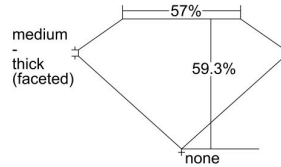

GIA®

FACSIMILE

GIA REPORT 2484877803

Verify this report at GIA.edu

GIA NATURAL DIAMOND DOSSIER®

March 20, 2024
GIA Report Number **2484877803**
Shape and Cutting Style ..... **Heart Brilliant**
Measurements ..... **4.40 x 5.18 x 3.07 mm**

GRADING RESULTS

Carat Weight ..... **0.41 carat**
Color Grade ..... **D**
Clarity Grade **VVS2**

ADDITIONAL GRADING INFORMATION

Polish ..... **Excellent**
Symmetry ..... **Very Good**
Fluorescence ..... **None**
Clarity Characteristics ..... **Needle, Pinpoint**
Inscription(s): **GIA 2484877803**

PROPORTIONS

Profile not to actual proportions

GRADING SCALES

GIA COLOR SCALE		GIA CLARITY SCALE			
COLORLESS	D	VERY VERY SLIGHTLY INCLUDED	FLAWLESS		
	E		INTERNALLY FLAWLESS		
	F	VERY SLIGHTLY INCLUDED	VVS₁		
	G		VVS₂		
	H		VS₁		
	NEAR COLORLESS	I	SLIGHTLY INCLUDED	VS₂	
		J		SI₁	
		FAINT	K	INCLUDED	SI₂
			L		I₁
			M		I₂
VERT LIGHT	N	LIGHT	I₃		
	O				
	P				
	Q				
	R