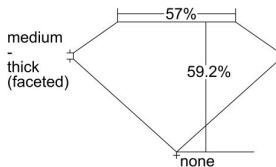

GIA®

FACSIMILE

GIA REPORT 2484876757

Verify this report at GIA.edu

GIA NATURAL DIAMOND DOSSIER®

March 21, 2024
GIA Report Number **2484876757**
Shape and Cutting Style ..... **Heart Brilliant**
Measurements ..... **4.38 x 5.15 x 3.05 mm**

GRADING RESULTS

Carat Weight ..... **0.40 carat**
Color Grade ..... **D**
Clarity Grade ..... **Internally Flawless**

ADDITIONAL GRADING INFORMATION

Polish ..... **Excellent**
Symmetry ..... **Very Good**
Fluorescence ..... **None**
Clarity Characteristics..... **Minor Details of Polish**
Inspection(s): GIA 2484876757

PROPORTIONS

Profile not to actual proportions

GRADING SCALES

GIA COLOR SCALE		GIA CLARITY SCALE			
COLORLESS	D	VERY VERY SLIGHTLY INCLUDED	FLAWLESS		
	E		INTERNALLY FLAWLESS		
	F	VERY SLIGHTLY INCLUDED	VVS₁		
	G		VVS₂		
	H		VS₁		
	NEAR COLORLESS	I	SLIGHTLY INCLUDED	VS₂	
		J		SI₁	
		FAINT	K	INCLUDED	SI₂
			L		I₁
			M		I₂
VERT LIGHT	N	INCLUDED	I₃		
	O				
	P				
	Q				
	R				
LIGHT	S				
	T				
	U				
	V				
	W				
	X				
	Y				
	Z