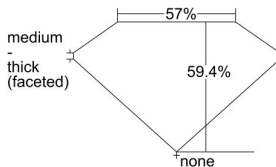

GIA®

FACSIMILE

GIA REPORT 2484769456

Verify this report at GIA.edu

GIA NATURAL DIAMOND DOSSIER®

March 07, 2024
GIA Report Number **2484769456**
Shape and Cutting Style ..... **Heart Brilliant**
Measurements ..... **5.40 x 6.32 x 3.76 mm**

GRADING RESULTS

Carat Weight ..... **0.75 carat**
Color Grade ..... **D**
Clarity Grade **VVS2**

ADDITIONAL GRADING INFORMATION

Polish ..... **Excellent**
Symmetry ..... **Excellent**
Fluorescence ..... **Faint**
Clarity Characteristics..... **Needle, Pinpoint, Cloud**
Inscription(s): **GIA 2484769456**

PROPORTIONS

Profile not to actual proportions

GRADING SCALES

GIA COLOR SCALE		GIA CLARITY SCALE			
COLORLESS	D	VERY VERY SLIGHTLY INCLUDED	FLAWLESS		
	E		INTERNALLY FLAWLESS		
	F	VERY SLIGHTLY INCLUDED	VVS₁		
	G		VVS₂		
	H		VS₁		
	NEAR COLORLESS	I	SLIGHTLY INCLUDED	VS₂	
		J		SI₁	
		FAINT	K	INCLUDED	SI₂
			L		I₁
			M		I₂
N			I₃		
VERT LIGHT	O	INCLUDED			
	P				
	Q				
	R				
	S				
	T				
LIGHT	U				
	V				
	W				
	X				
Y					
Z