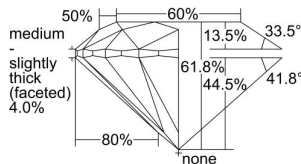

GIA®

FACSIMILE

GIA REPORT 2484755368

Verify this report at GIA.edu

GIA NATURAL DIAMOND DOSSIER®

March 07, 2024
GIA Report Number **2484755368**
Shape and Cutting Style ..... **Round Brilliant**
Measurements ..... **4.72 - 4.74 x 2.92 mm**

GRADING RESULTS

Carat Weight ..... **0.40 carat**
Color Grade ..... **H**
Clarity Grade **VS1**
Cut Grade ..... **Excellent**

ADDITIONAL GRADING INFORMATION

Polish ..... **Excellent**
Symmetry ..... **Excellent**
Fluorescence ..... **Strong Blue**
Clarity Characteristics..... **Needle, Pinpoint, Indented Natural**
Inspection(s): GIA 2484755368

PROPORTIONS

Profile to actual proportions

GRADING SCALES

GIA COLOR SCALE	GIA CLARITY SCALE	GIA CUT SCALE	
D	FLAWLESS	EXCELLENT	
E	INTERNALLY FLAWLESS		
F		VVS₁	VERY GOOD
G	VVS₂		
H	VS₁	GOOD	
I	VS₂		
J	SI₁	FAIR	
K	SI₂		
L	I₁	POOR	
M			
N			
O	I₂		
P			
Q	I₃		
R			
S			
T			
U			
V			
W			
X			
Y			
Z