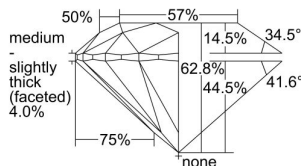

GIA®

FACSIMILE

GIA REPORT 2484688116

Verify this report at GIA.edu

GIA NATURAL DIAMOND DOSSIER®

February 29, 2024
GIA Report Number **2484688116**
Shape and Cutting Style ..... **Round Brilliant**
Measurements ..... **4.29 - 4.31 x 2.70 mm**

GRADING RESULTS

Carat Weight ..... **0.30 carat**
Color Grade ..... **F**
Clarity Grade **VS1**
Cut Grade ..... **Excellent**

ADDITIONAL GRADING INFORMATION

Polish ..... **Excellent**
Symmetry ..... **Excellent**
Fluorescence ..... **None**
Clarity Characteristics ..... **Cloud, Needle**
Inscription(s): **GIA 2484688116**

PROPORTIONS

Profile to actual proportions

GRADING SCALES

GIA COLOR SCALE	GIA CLARITY SCALE	GIA CUT SCALE	
D	FLAWLESS	EXCELLENT	
E	INTERNALLY FLAWLESS		
F		VVS₁	VERY GOOD
G	VVS₂		
H	VS₁	GOOD	
I	VS₂		
J	SI₁	FAIR	
K	SI₂		
L	I₁	POOR	
M	I₂		
N	I₃		
O			
P			
Q			
R			
S			
T			
U			
V			
W			
X			
Y			
Z