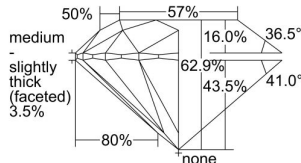

GIA®

FACSIMILE

GIA REPORT 2484624784

Verify this report at GIA.edu

GIA NATURAL DIAMOND DOSSIER®

February 21, 2024
GIA Report Number 2484624784
Shape and Cutting Style ..... Round Brilliant
Measurements ..... 4.73 - 4.76 x 2.98 mm

GRADING RESULTS

Carat Weight ..... 0.41 carat
Color Grade I
Clarity Grade S11
Cut Grade ..... Excellent

ADDITIONAL GRADING INFORMATION

Polish ..... Excellent
Symmetry ..... Excellent
Fluorescence ..... Faint
Clarity Characteristics ..... Crystal
Inscription(s): GIA 2484624784

PROPORTIONS

Profile to actual proportions

GRADING SCALES

GIA
COLOR
SCALE

COLORLESS	D
	E
	F
	G
	H
	I
	J
NEAR COLORLESS	K
	L
Faint	M
	N
	O
	P
Very Light	Q
	R
	S
	T
	U
	V
Light	W
	X
	Y
	Z

GIA
CLARITY
SCALE

VERY VERY SLIGHTLY INCLUDED	FLAWLESS
	INTERNALLY FLAWLESS
VERY SLIGHTLY INCLUDED	VVS₁
	VVS₂
SLIGHTLY INCLUDED	VS₁
	VS₂
INCLUDED	S1₁
	S1₂
	I₁
	I₂
	I₃

GIA
CUT
SCALE

EXCELLENT	
VERY GOOD	
GOOD	
FAIR	
POOR