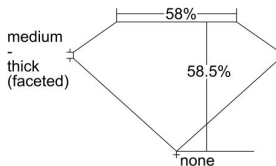

GIA®

FACSIMILE

GIA REPORT 2484565799

Verify this report at GIA.edu

GIA NATURAL DIAMOND DOSSIER®

February 14, 2024
GIA Report Number 2484565799
Shape and Cutting Style ..... Heart Brilliant
Measurements ..... 4.45 x 5.15 x 3.01 mm

GRADING RESULTS

Carat Weight ..... 0.40 carat
Color Grade ..... E
Clarity Grade ..... Internally Flawless

ADDITIONAL GRADING INFORMATION

Polish ..... Excellent
Symmetry ..... Very Good
Fluorescence ..... Faint
Clarity Characteristics ..... Minor Details of Polish
Inscription(s): GIA 2484565799

PROPORTIONS

Profile not to actual proportions

GRADING SCALES

GIA COLOR SCALE		GIA CLARITY SCALE	
COLORLESS	D	VERY VERY SLIGHTLY INCLUDED	FLAWLESS
	E		INTERNALLY FLAWLESS
	F		VVS₁
	G		VVS₂
	H		VS₁
	I		VS₂
	J		SI₁
	K		SI₂
	L		I₁
	M		I₂
NEAR COLORLESS	N	SLIGHTLY INCLUDED	I₃
	O		
	P		
	Q		
FAINT	R		
	S		
	T		
	U		
VERY LIGHT	V		
	W		
	X		
	Y		
LIGHT	Z