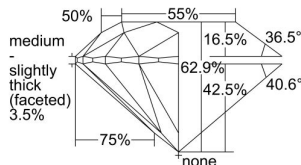

GIA®

FACSIMILE

GIA REPORT 2484483119

Verify this report at GIA.edu

GIA NATURAL DIAMOND DOSSIER®

February 05, 2024
GIA Report Number 2484483119
Shape and Cutting Style ..... Round Brilliant
Measurements ..... 5.64 - 5.67 x 3.55 mm

GRADING RESULTS

Carat Weight ..... 0.70 carat
Color Grade ..... K
Clarity Grade SI2
Cut Grade ..... Excellent

ADDITIONAL GRADING INFORMATION

Polish ..... Excellent
Symmetry ..... Excellent
Fluorescence ..... Faint
Clarity Characteristics..... Crystal, Cloud, Twinning Wisp, Feather
Inscription(s): GIA 2484483119

PROPORTIONS

Profile to actual proportions