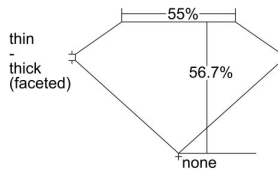

GIA®

FACSIMILE

GIA REPORT 2484469092

Verify this report at GIA.edu

GIA NATURAL DIAMOND DOSSIER®

February 01, 2024
GIA Report Number 2484469092
Shape and Cutting Style ..... Heart Brilliant
Measurements ..... 4.33 x 4.74 x 2.69 mm

GRADING RESULTS

Carat Weight ..... 0.31 carat
Color Grade ..... G
Clarity Grade VVS1

ADDITIONAL GRADING INFORMATION

Polish ..... Excellent
Symmetry ..... Very Good
Fluorescence ..... Strong Blue
Clarity Characteristics ..... Feather
Inscription(s): GIA 2484469092

PROPORTIONS

Profile not to actual proportions

GRADING SCALES

GIA COLOR SCALE		GIA CLARITY SCALE			
COLORLESS	D	VERY VERY SLIGHTLY INCLUDED	FLAWLESS		
	E		INTERNALLY FLAWLESS		
	F	VERY SLIGHTLY INCLUDED	VVS₁		
	G		VVS₂		
	H		VS₁		
	NEAR COLORLESS	I	SLIGHTLY INCLUDED	VS₂	
		J		SI₁	
		FAINT	K	INCLUDED	SI₂
			L		I₁
			M		I₂
VERTICALLY LIGHT	N	LIGHT	I₃		
	O				
	P				
	Q				
	R