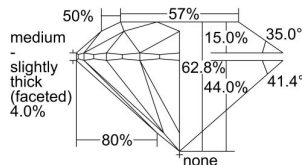

GIA®

FACSIMILE

GIA REPORT

2484445648

Verify this report at GIA.edu

GIA NATURAL DIAMOND DOSSIER®

January 31, 2024
GIA Report Number **2484445648**
Shape and Cutting Style ..... **Round Brilliant**
Measurements ..... **4.46 - 4.49 x 2.81 mm**

GRADING RESULTS

Carat Weight ..... **0.34 carat**
Color Grade ..... **F**
Clarity Grade **S11**
Cut Grade ..... **Excellent**

ADDITIONAL GRADING INFORMATION

Polish ..... **Excellent**
Symmetry ..... **Excellent**
Fluorescence ..... **None**
Clarity Characteristics ..... **Cloud, Crystal**
Inscription(s): **GIA 2484445648**

PROPORTIONS

Profile to actual proportions

GRADING SCALES

GIA COLOR SCALE

COLOREDNESS	D
	E
	F
	G
	H
	I
	J
NEAR COLORLESS	K
	L
Faint	M
	N
	O
	P
Very Light	R
	S
	T
	U
	V
Light	W
	X
	Y
	Z

GIA CLARITY SCALE

FLAWLESS	VERY VERY SLIGHTLY INCLUDED	VVS₁	VVS₂	VS₁	VS₂	S1₁	S1₂	I₁	I₂	I₃	
											VERY SLIGHTLY INCLUDED
INTERNALLY FLAWLESS											

GIA CUT SCALE

EXCELLENT
VERY GOOD
GOOD
FAIR
POOR