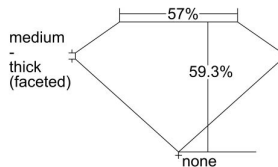

GIA®

FACSIMILE

GIA REPORT 2484276577

Verify this report at GIA.edu

GIA NATURAL DIAMOND DOSSIER®

January 03, 2024
GIA Report Number **2484276577**
Shape and Cutting Style ..... **Heart Brilliant**
Measurements ..... **4.10 x 4.74 x 2.81 mm**

GRADING RESULTS

Carat Weight ..... **0.30 carat**
Color Grade ..... **E**
Clarity Grade **VVS2**

ADDITIONAL GRADING INFORMATION

Polish ..... **Excellent**
Symmetry ..... **Very Good**
Fluorescence ..... **Faint**
Clarity Characteristics ..... **Cloud**
Inscription(s): **GIA 2484276577**

PROPORTIONS

Profile not to actual proportions

GRADING SCALES

GIA COLOR SCALE		GIA CLARITY SCALE			
COLORLESS	D	VERY VERY SLIGHTLY INCLUDED	FLAWLESS		
	E		INTERNALLY FLAWLESS		
	F	VERY SLIGHTLY INCLUDED	VVS₁		
	G		VVS₂		
	H		VS₁		
	NEAR COLORLESS	I	SLIGHTLY INCLUDED	VS₂	
		J		SI₁	
		FAINT	K	INCLUDED	SI₂
			L		I₁
			M		I₂
VERT LIGHT	N	INCLUDED	I₃		
	O				
	P				
	Q				
	R				
LIGHT	S				
	T				
	U				
	V				
	W				
X					
Y					
Z