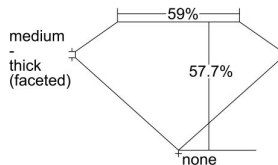

GIA®

FACSIMILE

GIA REPORT

2477676934

Verify this report at GIA.edu

GIA NATURAL DIAMOND DOSSIER®

September 27, 2023
GIA Report Number 2477676934
Shape and Cutting Style ..... Heart Brilliant
Measurements ..... 4.59 x 5.19 x 3.00 mm

GRADING RESULTS

Carat Weight ..... 0.41 carat
Color Grade I
Clarity Grade VVS1

ADDITIONAL GRADING INFORMATION

Polish ..... Very Good
Symmetry ..... Very Good
Fluorescence ..... Medium Blue
Clarity Characteristics ..... Cloud, Surface Graining
Inscription(s): GIA 2477676934

PROPORTIONS

Profile not to actual proportions

GRADING SCALES

GIA COLOR SCALE		GIA CLARITY SCALE			
COLORLESS	D	VERY VERY SLIGHTLY INCLUDED	FLAWLESS		
	E		INTERNALLY FLAWLESS		
	F	VERY SLIGHTLY INCLUDED	VVS₁		
	G		VVS₂		
	H		VS₁		
	NEAR COLORLESS	I	SLIGHTLY INCLUDED	VS₂	
		J		SI₁	
		FAINT	K	INCLUDED	SI₂
			L		I₁
			M		I₂
VERT LIGHT	N	LIGHT	I₃		
	O				
	P				
	Q				
	R