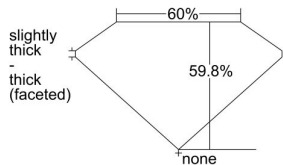

GIA®

FACSIMILE

GIA REPORT 2477427716

Verify this report at GIA.edu

GIA NATURAL DIAMOND DOSSIER®

August 24, 2023
GIA Report Number 2477427716
Shape and Cutting Style ..... Heart Brilliant
Measurements ..... 4.36 x 5.12 x 3.06 mm

GRADING RESULTS

Carat Weight ..... 0.41 carat
Color Grade ..... D
Clarity Grade ..... Internally Flawless

ADDITIONAL GRADING INFORMATION

Polish ..... Very Good
Symmetry ..... Very Good
Fluorescence ..... None
Clarity Characteristics ..... Minor Details of Polish
Inscription(s): GIA 2477427716

PROPORTIONS

Profile not to actual proportions

GRADING SCALES

GIA COLOR SCALE		GIA CLARITY SCALE			
COLORLESS	D	VERY VERY SLIGHTLY INCLUDED	FLAWLESS		
	E		INTERNALLY FLAWLESS		
	F	VERY SLIGHTLY INCLUDED	VVS₁		
	G		VVS₂		
	H		VS₁		
	NEAR COLORLESS	I	SLIGHTLY INCLUDED	VS₂	
		J		SI₁	
		FAINT	K	INCLUDED	SI₂
			L		I₁
			M		I₂
VERT LIGHT	N	LIGHT	I₃		
	O				
	P				
	Q				
	R