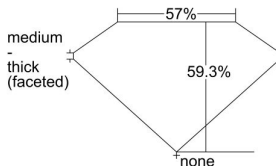

GIA®

FACSIMILE

GIA REPORT 2477311927

Verify this report at GIA.edu

GIA NATURAL DIAMOND DOSSIER®

August 11, 2023
GIA Report Number 2477311927
Shape and Cutting Style ..... Heart Brilliant
Measurements ..... 5.27 x 6.07 x 3.60 mm

GRADING RESULTS

Carat Weight ..... 0.65 carat
Color Grade ..... H
Clarity Grade VVS1

ADDITIONAL GRADING INFORMATION

Polish ..... Excellent
Symmetry ..... Very Good
Fluorescence ..... Strong Blue
Clarity Characteristics ..... Feather
Inscription(s): GIA 2477311927

PROPORTIONS

Profile not to actual proportions

GRADING SCALES

GIA COLOR SCALE		GIA CLARITY SCALE			
COLORLESS	D	VERY VERY SLIGHTLY INCLUDED	FLAWLESS		
	E		INTERNALLY FLAWLESS		
	F	VERY SLIGHTLY INCLUDED	VVS₁		
	G		VVS₂		
	H		VS₁		
	NEAR COLORLESS	I	SLIGHTLY INCLUDED	VS₂	
		J		SI₁	
		FAINT	K	INCLUDED	SI₂
			L		I₁
			M		I₂
VERT LIGHT	N	LIGHT	I₃		
	O				
	P				
	Q				
	R				
	S				
	T				
LIGHT	U				
	V				
	W				
	X				
Y					
Z