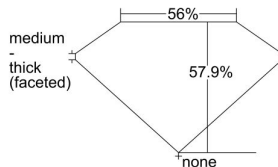

GIA®

FACSIMILE

GIA REPORT 2476645367

Verify this report at GIA.edu

GIA NATURAL DIAMOND DOSSIER®

October 10, 2023
GIA Report Number 2476645367
Shape and Cutting Style ..... Heart Brilliant
Measurements ..... 5.25 x 6.15 x 3.56 mm

GRADING RESULTS

Carat Weight ..... 0.67 carat
Color Grade I
Clarity Grade SI1

ADDITIONAL GRADING INFORMATION

Polish ..... Excellent
Symmetry ..... Very Good
Fluorescence ..... None
Clarity Characteristics ..... Crystal, Cloud
Inscription(s): GIA 2476645367

PROPORTIONS

Profile not to actual proportions

GRADING SCALES

GIA COLOR SCALE		GIA CLARITY SCALE			
COLORLESS	D	VERY VERY SLIGHTLY INCLUDED	FLAWLESS		
	E		INTERNALLY FLAWLESS		
	F	VERY SLIGHTLY INCLUDED	VVS₁		
	G		VVS₂		
	H		VS₁		
	NEAR COLORLESS	I	VERY SLIGHTLY INCLUDED	VS₂	
		J		SI₁	
		FAINT	K	SLIGHTLY INCLUDED	SI₂
			L		I₁
			M		I₂
VERT LIGHT	N	INCLUDED	I₃		
	O				
	P				
	Q				
	R				
	S				
LIGHT	T				
	U				
	V				
	W				
X					
Y					
Z