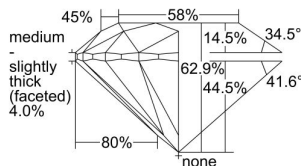

GIA®

FACSIMILE

GIA REPORT

2476606061

Verify this report at GIA.edu

GIA NATURAL DIAMOND DOSSIER®

September 18, 2023
GIA Report Number 2476606061
Shape and Cutting Style ..... Round Brilliant
Measurements ..... 4.44 - 4.47 x 2.80 mm

GRADING RESULTS

Carat Weight ..... 0.34 carat
Color Grade ..... F
Clarity Grade I1
Cut Grade ..... Excellent

ADDITIONAL GRADING INFORMATION

Polish ..... Excellent
Symmetry ..... Excellent
Fluorescence ..... Strong Blue
Clarity Characteristics ..... Cloud
Inscription(s): GIA 2476606061

PROPORTIONS

Profile to actual proportions

GRADING SCALES

GIA COLOR SCALE

COLORED	D
	E
	F
	G
	H
	I
	J
NEAR COLORLESS	K
	L
Faint	M
	N
	O
	P
	Q
	R
	S
	T
	U
	V
	W
	X
	Y
Light	Z

GIA CLARITY SCALE

VERY VERY SLIGHTLY INCLUDED	FLAWLESS
	INTERNALLY FLAWLESS
VERY SLIGHTLY INCLUDED	VVS₁
	VVS₂
SLIGHTLY INCLUDED	VS₁
	VS₂
INCLUDED	I₁
	I₂
	I₃

GIA CUT SCALE

EXCELLENT
VERY GOOD
GOOD
FAIR
POOR