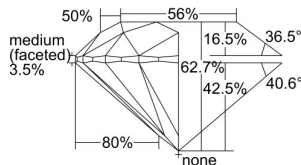

GIA®

FACSIMILE

GIA REPORT

2476086746

Verify this report at GIA.edu

GIA NATURAL DIAMOND DOSSIER®

July 13, 2023
GIA Report Number **2476086746**
Shape and Cutting Style ..... **Round Brilliant**
Measurements ..... **4.69 - 4.73 x 2.95 mm**

GRADING RESULTS

Carat Weight ..... **0.40 carat**
Color Grade ..... **M, Faint Brown**
Clarity Grade **S11**
Cut Grade ..... **Excellent**

ADDITIONAL GRADING INFORMATION

Polish ..... **Excellent**
Symmetry ..... **Excellent**
Fluorescence ..... **Faint**
Clarity Characteristics ..... **Crystal, Feather**
Inscription(s): **GIA 2476086746**

PROPORTIONS

Profile to actual proportions

GRADING SCALES

GIA COLOR SCALE	GIA CLARITY SCALE	GIA CUT SCALE	
D	FLAWLESS	EXCELLENT	
E	INTERNALLY FLAWLESS		
F		VVS₁	VERY GOOD
G	VVS₂		
H	VS₁	GOOD	
I	VS₂		
J	S1₁	FAIR	
K	S1₂		
L	I₁	POOR	
M	I₂		
N	I₃		
O			
P			
Q			
R			
S			
T			
U			
V			
W			
X			
Y			
Z