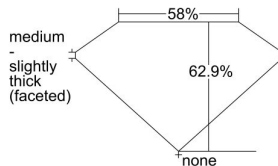

GIA®

FACSIMILE

GIA REPORT 2474981791

Verify this report at GIA.edu

GIA NATURAL DIAMOND DOSSIER®

November 03, 2023
GIA Report Number 2474981791
Shape and Cutting Style ..... Oval Brilliant
Measurements ..... 6.74 x 4.82 x 3.03 mm

GRADING RESULTS

Carat Weight ..... 0.61 carat
Color Grade ..... J
Clarity Grade VVS2

ADDITIONAL GRADING INFORMATION

Polish ..... Excellent
Symmetry ..... Excellent
Fluorescence ..... Medium Blue
Clarity Characteristics..... Cloud, Pinpoint, Indented Natural
Inscription(s): GIA 2474981791

PROPORTIONS

Profile not to actual proportions

GRADING SCALES

GIA COLOR SCALE		GIA CLARITY SCALE			
COLORLESS	D	VERY VERY SLIGHTLY INCLUDED	FLAWLESS		
	E		INTERNALLY FLAWLESS		
	F		VVS₁		
	G		VVS₂		
	NEAR COLORLESS	H	VERY SLIGHTLY INCLUDED	VS₁	
		I		VS₂	
		FAINT	J	SLIGHTLY INCLUDED	I₁
			K		I₂
	L		I₃		
	VERT LIGHT		M	INCLUDED	
N					
O					
P					
Q					
R					
LIGHT	S				
	T				
	U				
	V				
	W				
	X				
Y					
Z