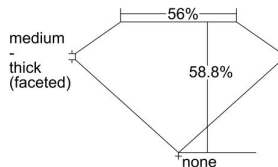

GIA®

FACSIMILE

GIA REPORT 2474981208

Verify this report at GIA.edu

GIA NATURAL DIAMOND DOSSIER®

November 03, 2023
GIA Report Number **2474981208**
Shape and Cutting Style ..... **Heart Brilliant**
Measurements ..... **4.22 x 4.91 x 2.89 mm**

GRADING RESULTS

Carat Weight ..... **0.35 carat**
Color Grade ..... **D**
Clarity Grade ..... **Internally Flawless**

ADDITIONAL GRADING INFORMATION

Polish ..... **Excellent**
Symmetry ..... **Very Good**
Fluorescence ..... **Medium Blue**
Clarity Characteristics ..... **Minor Details of Polish**
Inscription(s): **GIA 2474981208**

PROPORTIONS

Profile not to actual proportions

GRADING SCALES

GIA COLOR SCALE		GIA CLARITY SCALE				
COLORLESS	D	VERY VERY SLIGHTLY INCLUDED	FLAWLESS			
	E		INTERNALLY FLAWLESS			
	F		VVS₁			
	NEAR COLORLESS	G	VERY SLIGHTLY INCLUDED	VVS₂		
		H		VS₁		
		FAINT	I	SLIGHTLY INCLUDED	VS₂	
			J		SI₁	
			LIGHT	K	INCLUDED	SI₂
				L		I₁
				M		I₂
N	I₃					
O						
P						
Q						
R						
S						
T						
U						
V						
W						
X						
Y						
Z