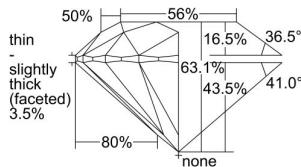

GIA®

FACSIMILE

GIA REPORT 2474287121

Verify this report at GIA.edu

GIA NATURAL DIAMOND DOSSIER®

August 08, 2023
GIA Report Number 2474287121
Shape and Cutting Style ..... Round Brilliant
Measurements ..... 5.70 - 5.74 x 3.61 mm

GRADING RESULTS

Carat Weight ..... 0.73 carat
Color Grade ..... K
Clarity Grade VVS2
Cut Grade ..... Excellent

ADDITIONAL GRADING INFORMATION

Polish ..... Excellent
Symmetry ..... Excellent
Fluorescence ..... Strong Blue
Clarity Characteristics..... Pinpoint, Indented Natural, Cloud
Inscription(s): GIA 2474287121

PROPORTIONS

Profile to actual proportions