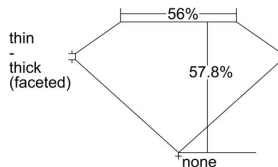

GIA®

FACSIMILE

GIA REPORT 2474129450

Verify this report at GIA.edu

GIA NATURAL DIAMOND DOSSIER®

July 18, 2023
GIA Report Number 2474129450
Shape and Cutting Style ..... Heart Brilliant
Measurements ..... 4.71 x 5.39 x 3.11 mm

GRADING RESULTS

Carat Weight ..... 0.45 carat
Color Grade ..... D
Clarity Grade SI1

ADDITIONAL GRADING INFORMATION

Polish ..... Excellent
Symmetry ..... Very Good
Fluorescence ..... None
Clarity Characteristics ..... Crystal
Inscription(s): GIA 2474129450

PROPORTIONS

Profile not to actual proportions

GRADING SCALES

GIA COLOR SCALE		GIA CLARITY SCALE			
COLORLESS	D	VERY VERY SLIGHTLY INCLUDED	FLAWLESS		
	E		INTERNALLY FLAWLESS		
	F	VERY SLIGHTLY INCLUDED	VVS₁		
	G		VVS₂		
	H		VS₁		
	NEAR COLORLESS	I	SLIGHTLY INCLUDED	VS₂	
		J		SI₁	
		FAINT	K	INCLUDED	SI₂
			L		I₁
			M		I₂
VERT LIGHT	N	LIGHT	I₃		
	O				
	P				
	Q				
	R