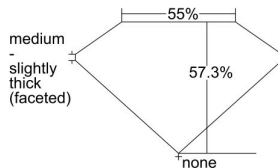

GIA®

FACSIMILE

GIA REPORT

2467574141

Verify this report at GIA.edu

GIA NATURAL DIAMOND DOSSIER®

May 11, 2023
GIA Report Number 2467574141
Shape and Cutting Style ..... Heart Brilliant
Measurements ..... 5.97 x 6.83 x 3.91 mm

GRADING RESULTS

Carat Weight ..... 0.90 carat
Color Grade I
Clarity Grade VVS1

ADDITIONAL GRADING INFORMATION

Polish ..... Excellent
Symmetry ..... Very Good
Fluorescence ..... Faint
Clarity Characteristics ..... Pinpoint
Inscription(s): GIA 2467574141

PROPORTIONS

Profile not to actual proportions

GRADING SCALES

GIA COLOR SCALE		GIA CLARITY SCALE	
COLORLESS	D	VERY VERY SLIGHTLY INCLUDED	FLAWLESS
	E		INTERNALLY FLAWLESS
	F		VVS₁
	G		VVS₂
	H		VS₁
	I		VS₂
	J		SI₁
	K		SI₂
	L		I₁
	M		I₂
NEAR COLORLESS	N	SLIGHTLY INCLUDED	I₃
	O		
	P		
	Q		
FAINT	R	INCLUDED	
	S		
	T		
	U		
VERY LIGHT	V		
	W		
	X		
	Y		
LIGHT	Z