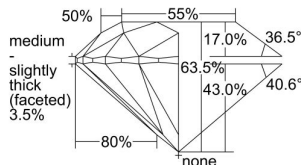

GIA®

FACSIMILE

GIA REPORT 2457454256

Verify this report at GIA.edu

GIA NATURAL DIAMOND DOSSIER®

December 26, 2022
GIA Report Number **2457454256**
Shape and Cutting Style ..... **Round Brilliant**
Measurements ..... **5.83 - 5.91 x 3.73 mm**

GRADING RESULTS

Carat Weight ..... **0.80 carat**
Color Grade ..... **L**
Clarity Grade **VS1**
Cut Grade ..... **Excellent**

ADDITIONAL GRADING INFORMATION

Polish ..... **Excellent**
Symmetry ..... **Very Good**
Fluorescence ..... **Medium Blue**
Clarity Characteristics.. **Crystal, Cloud, Pinpoint, Indented Natural**
Inscription(s): **GIA 2457454256**

PROPORTIONS

Profile to actual proportions

GRADING SCALES

GIA COLOR SCALE

COLORLESS	D
	E
	F
	G
	H
	I
	J
NEAR COLORLESS	K
	L
Faint	M
	N
	O
	P
Very Light	R
	S
	T
	U
	V
	W
	X
	Y
Light	Z

GIA CLARITY SCALE

FLAWLESS	VERY VERY SLIGHTLY INCLUDED	VVS₁	VVS₂		
				VS₁	VS₂
INTERNALLY FLAWLESS	SLIGHTLY INCLUDED	SI₁	SI₂		
		I₁	I₂	I₃	

GIA CUT SCALE

EXCELLENT
VERY GOOD
GOOD
FAIR
POOR