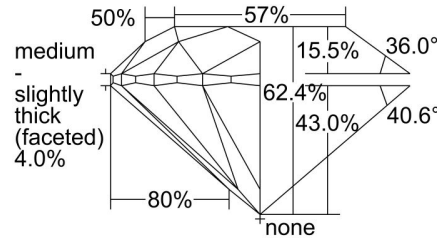

GIA NATURAL DIAMOND GRADING REPORT

October 14, 2022
GIA Report Number 2447983431
Shape and Cutting Style ..... Round Brilliant
Measurements ..... 6.35 - 6.37 x 3.97 mm

GRADING RESULTS

Carat Weight ..... 1.00 carat
Color Grade ..... J
Clarity Grade I1
Cut Grade ..... Excellent

ADDITIONAL GRADING INFORMATION

Polish ..... Excellent
Symmetry ..... Excellent
Fluorescence ..... None
Inscription(s): GIA 2447983431
Comments: Pinpoints are not shown.

PROPORTIONS

Profile to actual proportions