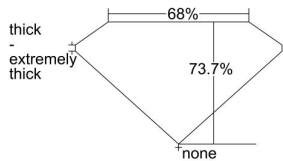

GIA®

FACSIMILE

GIA REPORT 2436298849

Verify this report at GIA.edu

GIA NATURAL DIAMOND DOSSIER®

May 13, 2022
GIA Report Number 2436298849
Shape and Cutting Style ..... Square Modified Brilliant
Measurements ..... 4.83 x 4.76 x 3.50 mm

GRADING RESULTS

Carat Weight ..... 0.70 carat
Color Grade ..... D
Clarity Grade VS1

ADDITIONAL GRADING INFORMATION

Polish ..... Excellent
Symmetry ..... Fair
Fluorescence ..... None
Clarity Characteristics ..... Crystal, Pinpoint
Inspection(s): GIA 2436298849

PROPORTIONS

Profile not to actual proportions

GRADING SCALES

GIA COLOR SCALE		GIA CLARITY SCALE	
COLORLESS	D	VERY VERY SLIGHTLY INCLUDED	FLAWLESS
	E		INTERNALLY FLAWLESS
	F		VVS₁
	G		VVS₂
	H		VS₁
	I		VS₂
	J		SI₁
	K		SI₂
	L		I₁
	M		I₂
NEAR COLORLESS	N	SLIGHTLY INCLUDED	I₃
	O		
	P		
	Q		
FAINT	R		
	S		
	T		
	U		
VERTICALLY FAINT	V		
	W		
	X		
	Y		
COLORLESS	Z