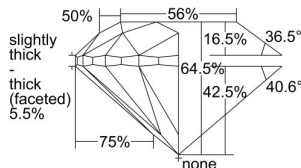

GIA®

FACSIMILE

GIA REPORT 2427670470

Verify this report at GIA.edu

GIA NATURAL DIAMOND DOSSIER®

March 14, 2022
GIA Report Number **2427670470**
Shape and Cutting Style ..... **Round Brilliant**
Measurements ..... **5.51 - 5.57 x 3.58 mm**

GRADING RESULTS

Carat Weight ..... **0.70 carat**
Color Grade ..... **K, Faint Brown**
Clarity Grade **VS2**
Cut Grade ..... **Very Good**

ADDITIONAL GRADING INFORMATION

Polish ..... **Excellent**
Symmetry ..... **Very Good**
Fluorescence ..... **None**
Clarity Characteristics..... **Crystal, Indented Natural**
Inscription(s): **GIA 2427670470**

PROPORTIONS

Profile to actual proportions

GRADING SCALES

GIA COLOR SCALE	GIA CLARITY SCALE	GIA CUT SCALE	
D	FLAWLESS	EXCELLENT	
E	INTERNALLY FLAWLESS		
F		VVS₁	VERY GOOD
G	VVS₂		
H	VS₁	GOOD	
I	VS₂		
J	SI₁	FAIR	
K	SI₂		
L	I₁	POOR	
M			
N			
O	I₂		
P			
Q	I₃		
R			
S			
T			
U			
V			
W			
X			
Y			
Z