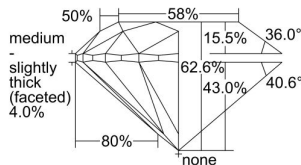

GIA®

FACSIMILE

GIA REPORT 2239309326

Verify this report at GIA.edu

GIA NATURAL DIAMOND DOSSIER®

June 06, 2024
GIA Report Number 2239309326
Shape and Cutting Style ..... Round Brilliant
Measurements ..... 5.72 - 5.76 x 3.59 mm

GRADING RESULTS

Carat Weight ..... 0.74 carat
Color Grade ..... E
Clarity Grade VS1
Cut Grade ..... Excellent

ADDITIONAL GRADING INFORMATION

Polish ..... Excellent
Symmetry ..... Excellent
Fluorescence ..... None
Clarity Characteristics..... Crystal, Needle, Pinpoint
Inscription(s): GIA 2239309326

PROPORTIONS

Profile to actual proportions

GRADING SCALES

GIA COLOR SCALE	GIA CLARITY SCALE	GIA CUT SCALE	
D	FLAWLESS	EXCELLENT	
E	INTERNALLY FLAWLESS		
F		VVS₁	VERY GOOD
G	VVS₂		
H	VS₁	GOOD	
I	VS₂		
J	SI₁	FAIR	
K	SI₂		
L	I₁	POOR	
M	I₂		
N	I₃		
O			
P			
Q			
R			
S			
T			
U			
V			
W			
X			
Y			
Z