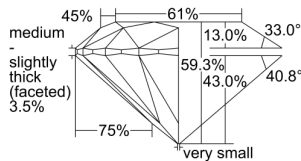

GIA®

FACSIMILE

GIA REPORT 2235322930

Verify this report at GIA.edu

GIA NATURAL DIAMOND DOSSIER®

June 20, 2024
GIA Report Number 2235322930
Shape and Cutting Style ..... Round Brilliant
Measurements ..... 4.78 - 4.80 x 2.84 mm

GRADING RESULTS

Carat Weight ..... 0.40 carat
Color Grade ..... G
Clarity Grade VS1
Cut Grade ..... Excellent

ADDITIONAL GRADING INFORMATION

Polish ..... Excellent
Symmetry ..... Excellent
Fluorescence ..... Faint
Clarity Characteristics ..... Crystal, Pinpoint
Inscription(s): GIA 2235322930

PROPORTIONS

Profile to actual proportions

GRADING SCALES

GIA COLOR SCALE	GIA CLARITY SCALE	GIA CUT SCALE	
D	FLAWLESS	EXCELLENT	
E	INTERNALLY FLAWLESS		
F		VVS₁	VERY GOOD
G	VVS₂		
H	VS₁	GOOD	
I	VS₂		
J	SI₁	FAIR	
K	SI₂		
L	I₁	POOR	
M	I₂		
N	I₃		
O			
P			
Q			
R			
S			
T			
U			
V			
W			
X			
Y			
Z