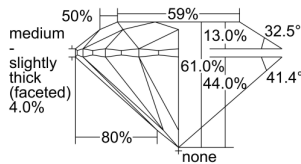

GIA®

FACSIMILE

GIA REPORT 2235322866

Verify this report at GIA.edu

GIA NATURAL DIAMOND DOSSIER®

June 20, 2024
GIA Report Number 2235322866
Shape and Cutting Style ..... Round Brilliant
Measurements ..... 5.50 - 5.52 x 3.36 mm

GRADING RESULTS

Carat Weight ..... 0.62 carat
Color Grade ..... D
Clarity Grade VS2
Cut Grade ..... Excellent

ADDITIONAL GRADING INFORMATION

Polish ..... Excellent
Symmetry ..... Excellent
Fluorescence ..... Medium Blue
Clarity Characteristics ..... Crystal
Inscription(s): GIA 2235322866

PROPORTIONS

Profile to actual proportions

GRADING SCALES

GIA COLOR SCALE	GIA CLARITY SCALE	GIA CUT SCALE	
D	FLAWLESS	EXCELLENT	
E	INTERNALLY FLAWLESS		
F		VVS₁	VERY GOOD
G	VVS₂		
H	VS₁	GOOD	
I	VS₂		
J	SI₁	FAIR	
K	SI₂		
L	I₁	POOR	
M	I₂		
N	I₃		
O			
P			
Q			
R			
S			
T			
U			
V			
W			
X			
Y			
Z