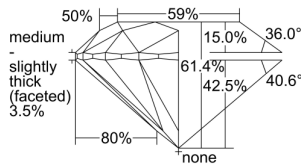

GIA®

FACSIMILE

GIA REPORT 2235314190

Verify this report at GIA.edu

GIA NATURAL DIAMOND DOSSIER®

June 10, 2024
GIA Report Number 2235314190
Shape and Cutting Style ..... Round Brilliant
Measurements ..... 5.08 - 5.11 x 3.13 mm

GRADING RESULTS

Carat Weight ..... 0.50 carat
Color Grade ..... H
Clarity Grade S11
Cut Grade ..... Excellent

ADDITIONAL GRADING INFORMATION

Polish ..... Excellent
Symmetry ..... Excellent
Fluorescence ..... Faint
Clarity Characteristics ..... Cloud, Crystal, Feather
Inscription(s): GIA 2235314190

PROPORTIONS

Profile to actual proportions

GRADING SCALES

GIA COLOR SCALE	GIA CLARITY SCALE	GIA CUT SCALE	
D	FLAWLESS	EXCELLENT	
E	INTERNALLY FLAWLESS		
F		VVS₁	VERY GOOD
G	VVS₂		
H	VS₁	GOOD	
I	VS₂		
J	S1₁	FAIR	
K	S1₂		
L	I₁	POOR	
M	I₂		
N	I₃		
O			
P			
Q			
R			
S			
T			
U			
V			
W			
X			
Y			
Z