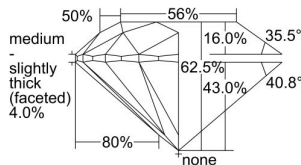

GIA®

FACSIMILE

GIA REPORT 2235301944

Verify this report at GIA.edu

GIA NATURAL DIAMOND DOSSIER®

June 19, 2024
GIA Report Number 2235301944
Shape and Cutting Style ..... Round Brilliant
Measurements ..... 5.28 - 5.30 x 3.31 mm

GRADING RESULTS

Carat Weight ..... 0.57 carat
Color Grade ..... H
Clarity Grade VS2
Cut Grade ..... Excellent

ADDITIONAL GRADING INFORMATION

Polish ..... Excellent
Symmetry ..... Excellent
Fluorescence ..... Faint
Clarity Characteristics ..... Crystal
Inscription(s): GIA 2235301944

PROPORTIONS

Profile to actual proportions

GRADING SCALES

GIA COLOR SCALE	GIA CLARITY SCALE	GIA CUT SCALE	
D	FLAWLESS	EXCELLENT	
E	INTERNALLY FLAWLESS		
F		VVS₁	VERY GOOD
G	VVS₂		
H	VS₁	GOOD	
I	VS₂		
J	SI₁	FAIR	
K	SI₂		
L	I₁	POOR	
M	I₂		
N	I₃		
O			
P			
Q			
R			
S			
T			
U			
V			
W			
X			
Y			
Z