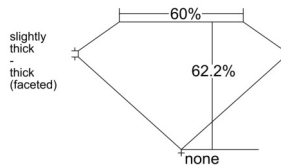

GIA®

FACSIMILE

GIA REPORT 1558632667

Verify this report at GIA.edu

GIA NATURAL DIAMOND DOSSIER®

July 02, 2026
GIA Report Number 1558632667
Shape and Cutting Style ..... Pear Brilliant
Measurements ..... 6.15 x 3.88 x 2.41 mm

GRADING RESULTS

Carat Weight ..... 0.33 carat
Color Grade ..... F
Clarity Grade SI2

ADDITIONAL GRADING INFORMATION

Polish ..... Excellent
Symmetry ..... Good
Fluorescence ..... Medium Blue
Clarity Characteristics ..... Crystal
Inscription(s): GIA 1558632667

PROPORTIONS

Profile not to actual proportions

GRADING SCALES

GIA COLOR SCALE		GIA CLARITY SCALE	
COLORLESS	D	VERY VERY SLIGHTLY INCLUDED	FLAWLESS
	E		INTERNALLY FLAWLESS
	F		VVS₁
	G		VVS₂
	H		VS₁
	I		VS₂
	J		SI₁
	K		SI₂
	L		I₁
	M		I₂
NEAR COLORLESS	N	SLIGHTLY INCLUDED	I₃
	O		
	P		
	Q		
FAINT	R	INCLUDED	
	S		
	T		
	U		
VERT LIGHT	V	LIGHT	
	W		
	X		
	Y		
	Z