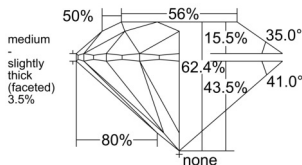

GIA®

FACSIMILE

GIA REPORT 1558242229

Verify this report at GIA.edu

GIA NATURAL DIAMOND DOSSIER®

May 14, 2026
GIA Report Number 1558242229
Shape and Cutting Style ..... Round Brilliant
Measurements ..... 4.57 - 4.58 x 2.85 mm

GRADING RESULTS

Carat Weight ..... 0.36 carat
Color Grade ..... K
Clarity Grade VVS1
Cut Grade ..... Excellent

ADDITIONAL GRADING INFORMATION

Polish ..... Excellent
Symmetry ..... Excellent
Fluorescence ..... Strong Blue
Clarity Characteristics ..... Pinpoint
Inscription(s): GIA 1558242229

PROPORTIONS

GRADING SCALES

GIA COLOR SCALE

COLORLESS	D
	E
	F
	G
	H
	I
	J
NEAR COLORLESS	K
	L
	M
Faint	N
	O
	P
	Q
	R
	S
	T
	U
	V
	W
	X
	Y
Light	Z

GIA CLARITY SCALE

FLAWLESS	INTERNAL FLAWLESS	
		FLAWLESS
VERY VERY SLIGHTLY INCLUDED	VVS₁	
	VVS₂	
VERY SLIGHTLY INCLUDED	VS₁	
	VS₂	
SLIGHTLY INCLUDED	SI₁	
	SI₂	
INCLUDED	I₁	
	I₂	
	I₃	

GIA CUT SCALE

EXCELLENT
VERY GOOD
GOOD
FAIR
POOR