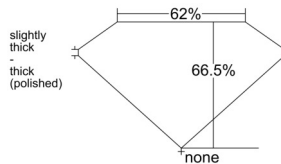

GIA®

FACSIMILE

GIA REPORT 1527577253

Verify this report at GIA.edu

GIA NATURAL DIAMOND DOSSIER®

June 23, 2025
GIA Report Number 1527577253
Shape and Cutting Style ..... Square Emerald Cut
Measurements ..... 5.34 x 5.29 x 3.52 mm

GRADING RESULTS

Carat Weight ..... 0.91 carat
Color Grade ..... H
Clarity Grade VS2

ADDITIONAL GRADING INFORMATION

Polish ..... Excellent
Symmetry ..... Very Good
Fluorescence ..... None
Clarity Characteristics ..... Crystal
Inscription(s): GIA 1527577253

PROPORTIONS

Profile not to actual proportions

GRADING SCALES

GIA COLOR SCALE		GIA CLARITY SCALE			
COLORLESS	D	VERY VERY SLIGHTLY INCLUDED	FLAWLESS		
	E		INTERNALLY FLAWLESS		
	F	VERY SLIGHTLY INCLUDED	VVS₁		
	G		VVS₂		
	H		VS₁		
	NEAR COLORLESS	I	SLIGHTLY INCLUDED	VS₂	
		J		SI₁	
		FAINT	K	INCLUDED	SI₂
			L		I₁
			M		I₂
VERT LIGHT	N	LIGHT	I₃		
	O				
	P				
	Q				
	R