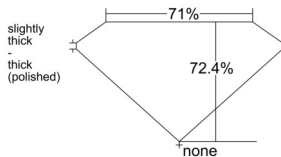

GIA®

FACSIMILE

GIA REPORT 1519922634

Verify this report at GIA.edu

GIA NATURAL DIAMOND DOSSIER®

April 19, 2025
GIA Report Number 1519922634
Shape and Cutting Style ..... Square Modified Brilliant
Measurements ..... 4.41 x 4.36 x 3.16 mm

GRADING RESULTS

Carat Weight ..... 0.50 carat
Color Grade ..... E
Clarity Grade SI1

ADDITIONAL GRADING INFORMATION

Polish ..... Excellent
Symmetry ..... Very Good
Fluorescence ..... None
Clarity Characteristics ..... Crystal, Cloud
Inscription(s): GIA 1519922634

PROPORTIONS

Profile not to actual proportions

GRADING SCALES

GIA COLOR SCALE		GIA CLARITY SCALE			
COLORLESS	D	VERY VERY SLIGHTLY INCLUDED	FLAWLESS		
	E		INTERNALLY FLAWLESS		
	F	VERY SLIGHTLY INCLUDED	VVS₁		
	G		VVS₂		
	H		VS₁		
	NEAR COLORLESS	I	SLIGHTLY INCLUDED	VS₂	
		J		SI₁	
		FAINT	K	INCLUDED	SI₂
			L		I₁
			M		I₂
VERT LIGHT	N	LIGHT	I₃		
	O				
	P				
	Q				
	R