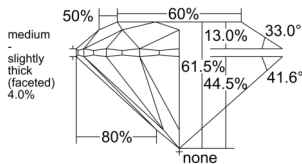

GIA®

FACSIMILE

GIA REPORT

1515157484

Verify this report at GIA.edu

GIA NATURAL DIAMOND DOSSIER®

January 08, 2025
GIA Report Number 1515157484
Shape and Cutting Style ..... Round Brilliant
Measurements ..... 4.30 - 4.33 x 2.65 mm

GRADING RESULTS

Carat Weight ..... 0.30 carat
Color Grade ..... G
Clarity Grade VS1
Cut Grade ..... Excellent

ADDITIONAL GRADING INFORMATION

Polish ..... Excellent
Symmetry ..... Excellent
Fluorescence ..... Medium Blue
Clarity Characteristics ..... Feather, Pinpoint
Inscription(s): GIA 1515157484

PROPORTIONS

Profile to actual proportions

GRADING SCALES

GIA COLOR SCALE	GIA CLARITY SCALE	GIA CUT SCALE	
D	FLAWLESS	EXCELLENT	
E	INTERNALLY FLAWLESS		
F		VVS₁	VERY GOOD
G	VVS₂		
H	VS₁	GOOD	
I	VS₂		
J	SI₁	FAIR	
K	SI₂		
L	I₁	POOR	
M			
N			
O	I₂		
P			
Q	I₃		
R			
S			
T			
U			
V			
W			
X			
Y			
Z