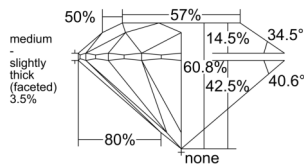

GIA®

FACSIMILE

GIA REPORT

1515082424

Verify this report at GIA.edu

GIA NATURAL DIAMOND DOSSIER®

December 30, 2024
GIA Report Number 1515082424
Shape and Cutting Style ..... Round Brilliant
Measurements ..... 4.37 - 4.39 x 2.66 mm

GRADING RESULTS

Carat Weight ..... 0.31 carat
Color Grade ..... E
Clarity Grade VS1
Cut Grade ..... Excellent

ADDITIONAL GRADING INFORMATION

Polish ..... Excellent
Symmetry ..... Excellent
Fluorescence ..... None
Clarity Characteristics ..... Cloud
Inscription(s): GIA 1515082424

PROPORTIONS

Profile to actual proportions

GRADING SCALES

GIA COLOR SCALE

COLOURESS	D
	E
	F
	G
	H
	I
	J
NEAR COLOURESS	K
	L
FAIN	M
	N
	O
	P
	R
	S
	T
	U
	V
	W
	X
	Y
LIGHT	Z

GIA CLARITY SCALE

VERY VERY SLIGHTLY INCLUDED	FLAWLESS
	INTERNALLY FLAWLESS
VERY SLIGHTLY INCLUDED	VVS₁
	VVS₂
SLIGHTLY INCLUDED	VS₁
	VS₂
INCLUDED	SI₁
	SI₂
	I₁
	I₂
	I₃

GIA CUT SCALE

EXCELLENT
VERY GOOD
GOOD
FAIR
POOR