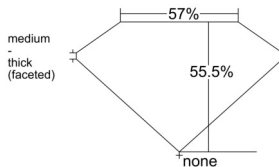

GIA®

FACSIMILE

GIA REPORT 1513188607

Verify this report at GIA.edu

GIA NATURAL DIAMOND DOSSIER®

January 13, 2025
GIA Report Number 1513188607
Shape and Cutting Style ..... Heart Brilliant
Measurements ..... 6.13 x 6.80 x 3.77 mm

GRADING RESULTS

Carat Weight ..... 0.90 carat
Color Grade ..... G
Clarity Grade S11

ADDITIONAL GRADING INFORMATION

Polish ..... Very Good
Symmetry ..... Very Good
Fluorescence ..... Medium Blue
Clarity Characteristics..... Crystal, Feather
Inscription(s): GIA 1513188607

PROPORTIONS

Profile not to actual proportions

GRADING SCALES

GIA COLOR SCALE		GIA CLARITY SCALE	
COLORLESS	D	VERY VERY SLIGHTLY INCLUDED	FLAWLESS
	E		INTERNALLY FLAWLESS
	F		VVS₁
	G		VVS₂
	H		VS₁
	I		VS₂
	J		SI₁
	K		SI₂
	L		I₁
	M		I₂
NEAR COLORLESS	N	SLIGHTLY INCLUDED	I₃
	O		
	P		
	Q		
FAINT	R		
	S		
	T		
	U		
VERY LIGHT	V		
	W		
	X		
	Y		
LIGHT	Z