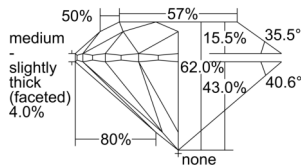

GIA®

FACSIMILE

GIA REPORT 1509697234

Verify this report at GIA.edu

GIA NATURAL DIAMOND DOSSIER®

October 21, 2024
GIA Report Number 1509697234
Shape and Cutting Style ..... Round Brilliant
Measurements ..... 5.22 - 5.23 x 3.24 mm

GRADING RESULTS

Carat Weight ..... 0.55 carat
Color Grade ..... H
Clarity Grade VVS2
Cut Grade ..... Excellent

ADDITIONAL GRADING INFORMATION

Polish ..... Excellent
Symmetry ..... Excellent
Fluorescence ..... Medium Blue
Clarity Characteristics ..... Cloud, Pinpoint
Inscription(s): GIA 1509697234

PROPORTIONS

Profile to actual proportions

GRADING SCALES

GIA COLOR SCALE	GIA CLARITY SCALE	GIA CUT SCALE	
D	FLAWLESS	EXCELLENT	
E	INTERNALLY FLAWLESS		
F		VVS₁	VERY GOOD
G	VVS₂		
H	VS₁	GOOD	
I	VS₂		
J	SI₁	FAIR	
K	SI₂		
L	I₁	POOR	
M			
N			
O	I₂		
P			
Q	I₃		
R			
S			
T			
U			
V			
W			
X			
Y			
Z