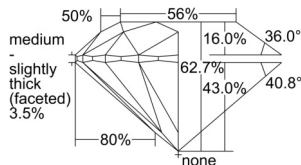

GIA®

FACSIMILE

GIA REPORT 1509697233

Verify this report at GIA.edu

GIA NATURAL DIAMOND DOSSIER®

October 21, 2024
GIA Report Number 1509697233
Shape and Cutting Style ..... Round Brilliant
Measurements ..... 5.17 - 5.21 x 3.25 mm

GRADING RESULTS

Carat Weight ..... 0.54 carat
Color Grade ..... J
Clarity Grade VS1
Cut Grade ..... Excellent

ADDITIONAL GRADING INFORMATION

Polish ..... Excellent
Symmetry ..... Excellent
Fluorescence ..... Very Strong Blue
Clarity Characteristics ..... Crystal
Inscription(s): GIA 1509697233

PROPORTIONS

Profile to actual proportions

GRADING SCALES

GIA COLOR SCALE	GIA CLARITY SCALE	GIA CUT SCALE	
D	FLAWLESS	EXCELLENT	
E	INTERNALLY FLAWLESS		
F		VVS₁	VERY GOOD
G	VVS₂		
H	VS₁	GOOD	
I	VS₂		
J	SI₁	FAIR	
K	SI₂		
L	I₁	POOR	
M			I₂
N	I₃		
O			
P			
Q			
R			
S			
T			
U			
V			
W			
X			
Y			
Z