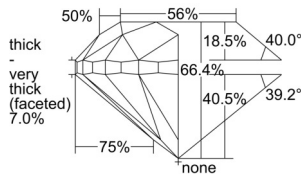

GIA®

FACSIMILE

GIA REPORT 1509255570

Verify this report at GIA.edu

GIA NATURAL DIAMOND DOSSIER®

August 23, 2024
GIA Report Number 1509255570
Shape and Cutting Style ..... Round Brilliant
Measurements ..... 5.83 - 5.90 x 3.90 mm

GRADING RESULTS

Carat Weight ..... 0.90 carat
Color Grade ..... D
Clarity Grade VVS1
Cut Grade ..... Good

ADDITIONAL GRADING INFORMATION

Polish ..... Very Good
Symmetry ..... Very Good
Fluorescence ..... Medium Blue
Clarity Characteristics ..... Pinpoint
Inscription(s): GIA 1509255570

PROPORTIONS

Profile to actual proportions

GRADING SCALES

GIA COLOR SCALE

COLOURLESS	D
	E
	F
	G
	H
	I
	J
NEAR COLOURLESS	K
	L
Faint	M
	N
	O
	P
Very Light	Q
	R
	S
	T
	U
	V
Light	W
	X
	Y
	Z

GIA CLARITY SCALE

FLAWLESS	VERY VERY SLIGHTLY INCLUDED	VVS₁	
			VVS₂
INTERNALLY FLAWLESS	VERY SLIGHTLY INCLUDED	VS₁	
		VS₂	
SLIGHTLY INCLUDED	SLIGHTLY INCLUDED	SI₁	
		SI₂	
INCLUDED	INCLUDED	I₁	
		I₂	
		I₃	

GIA CUT SCALE

EXCELLENT
VERY GOOD
GOOD
FAIR
POOR