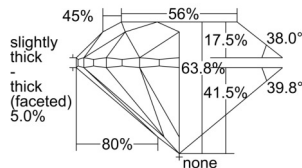

GIA®

FACSIMILE

GIA REPORT 1508728019

Verify this report at GIA.edu

GIA NATURAL DIAMOND DOSSIER®

October 25, 2024
GIA Report Number 1508728019
Shape and Cutting Style ..... Round Brilliant
Measurements ..... 4.58 - 4.64 x 2.94 mm

GRADING RESULTS

Carat Weight ..... 0.40 carat
Color Grade I
Clarity Grade VS1
Cut Grade ..... Very Good

ADDITIONAL GRADING INFORMATION

Polish ..... Excellent
Symmetry ..... Very Good
Fluorescence ..... Strong Blue
Clarity Characteristics..... Crystal, Feather, Cloud, Pinpoint
Inscription(s): GIA 1508728019

PROPORTIONS

Profile to actual proportions

GRADING SCALES

GIA COLOR SCALE	GIA CLARITY SCALE	GIA CUT SCALE
COLOURLESS D	FLAWLESS	EXCELLENT
E	INTERNALLY FLAWLESS	
F	VVS₁	VERY GOOD
G		
H	VVS₂	GOOD
I	VS₁	
J	VS₂	FAIR
K	SI₁	
L	SI₂	POOR
M	I₁	
N	I₂	
O	I₃	
P		
Q		
R		
S		
T		
U		
V		
W		
X		
Y		
Z