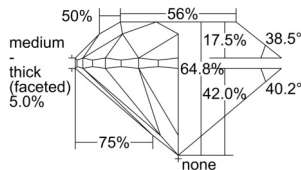

GIA®

FACSIMILE

GIA REPORT 1508705744

Verify this report at GIA.edu

GIA NATURAL DIAMOND DOSSIER®

October 21, 2024
GIA Report Number 1508705744
Shape and Cutting Style ..... Round Brilliant
Measurements ..... 4.90 - 4.97 x 3.20 mm

GRADING RESULTS

Carat Weight ..... 0.50 carat
Color Grade ..... G
Clarity Grade S11
Cut Grade ..... Very Good

ADDITIONAL GRADING INFORMATION

Polish ..... Excellent
Symmetry ..... Very Good
Fluorescence ..... None
Clarity Characteristics..... Cloud, Crystal, Feather
Inscription(s): GIA 1508705744

PROPORTIONS

Profile to actual proportions

GRADING SCALES

GIA COLOR SCALE	GIA CLARITY SCALE	GIA CUT SCALE
COLOURLESS	FLAWLESS	EXCELLENT
E	INTERNALLY FLAWLESS	
F	VVS₁	VERY GOOD
G		
H	VVS₂	GOOD
I	VS₁	
J	VS₂	FAIR
K	S1₁	
L	S1₂	POOR
M	I₁	
N	I₂	
O	I₃	
P		
Q		
R		
S		
T		
U		
V		
W		
X		
Y		
Z