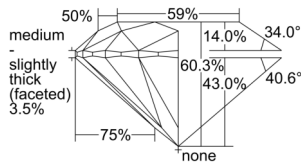

GIA®

FACSIMILE

GIA REPORT 1508695953

Verify this report at GIA.edu

GIA NATURAL DIAMOND DOSSIER®

October 21, 2024
GIA Report Number 1508695953
Shape and Cutting Style ..... Round Brilliant
Measurements ..... 4.81 - 4.83 x 2.91 mm

GRADING RESULTS

Carat Weight ..... 0.41 carat
Color Grade ..... E
Clarity Grade S11
Cut Grade ..... Excellent

ADDITIONAL GRADING INFORMATION

Polish ..... Excellent
Symmetry ..... Excellent
Fluorescence ..... None
Clarity Characteristics ..... Crystal
Inscription(s): GIA 1508695953

PROPORTIONS

Profile to actual proportions

GRADING SCALES

GIA COLOR SCALE

COLOURESS	D
	E
	F
	G
	H
	I
	J
NEAR COLOURESS	K
	L
FADING	M
	N
	O
	P
	Q
	R
	S
	T
	U
	V
	W
	X
	Y
LIGHT	Z

GIA CLARITY SCALE

VERY VERY SLIGHTLY INCLUDED	FLAWLESS
	INTERNALLY FLAWLESS
VERY SLIGHTLY INCLUDED	VVS₁
	VVS₂
SLIGHTLY INCLUDED	VS₁
	VS₂
INCLUDED	SI₁
	SI₂
	I₁
	I₂
	I₃

GIA CUT SCALE

EXCELLENT
VERY GOOD
GOOD
FAIR
POOR