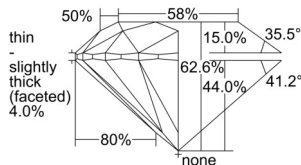

GIA®

FACSIMILE

GIA REPORT 1508163624

Verify this report at GIA.edu

GIA NATURAL DIAMOND DOSSIER®

August 13, 2024
GIA Report Number 1508163624
Shape and Cutting Style ..... Round Brilliant
Measurements ..... 4.71 - 4.74 x 2.96 mm

GRADING RESULTS

Carat Weight ..... 0.41 carat
Color Grade ..... D
Clarity Grade VS1
Cut Grade ..... Excellent

ADDITIONAL GRADING INFORMATION

Polish ..... Excellent
Symmetry ..... Very Good
Fluorescence ..... None
Clarity Characteristics..... Cavity, Pinpoint, Needle
Inscription(s): GIA 1508163624

PROPORTIONS

GRADING SCALES

GIA COLOR SCALE	GIA CLARITY SCALE	GIA CUT SCALE	
D	FLAWLESS	EXCELLENT	
E	INTERNALLY FLAWLESS		
F		VVS₁	VERY GOOD
G	VVS₂		
H	VS₁	GOOD	
I	VS₂		
J	SI₁	FAIR	
K	SI₂		
L	I₁	POOR	
M	I₂		
N	I₃		
O			
P			
Q			
R			
S			
T			
U			
V			
W			
X			
Y			
Z